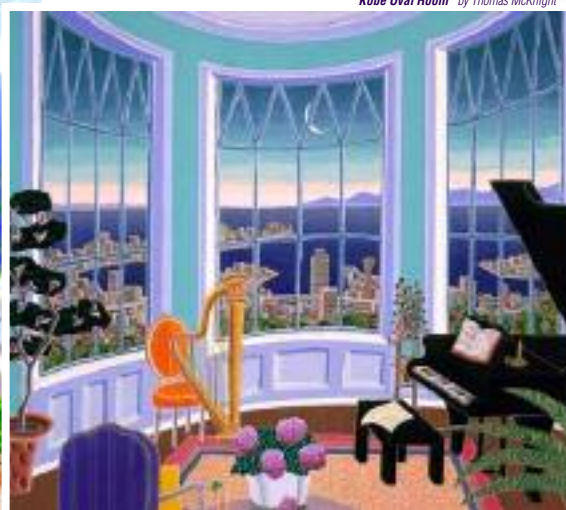

AUGUST ■ 2007

FINE ART

for every day...

pure

gallery

Artist Highlight~ *Thomas* **McKNIGHT**

'Kobe Oval Room' by Thomas McKnight*